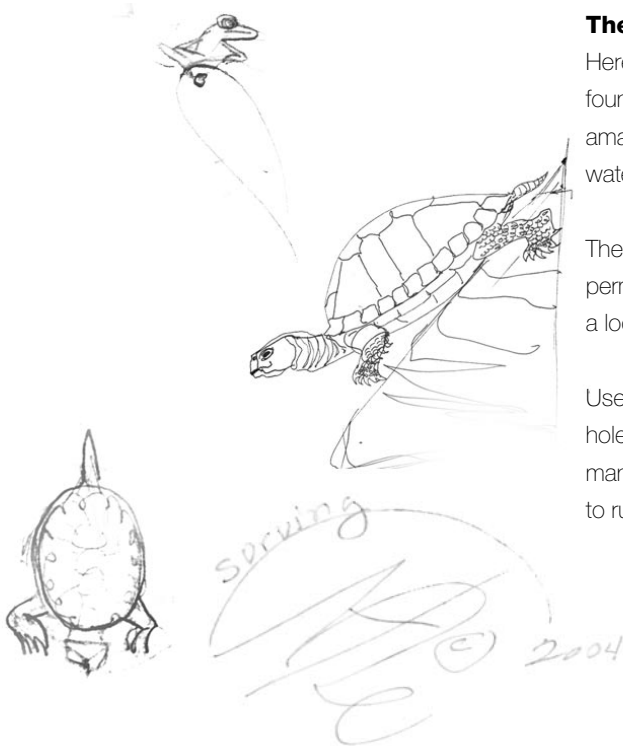

Original Collection

The 6" Fountain Modules

Here lies a treasure. These modules will direct water and can be used to create fountains of any size. The possibilities of creating different designs are infinite and amazing. We have not seen any other tiles on the market that are designed to direct water within a mural of varying sizes and designs.

Use the Cascades (two sizes of leaves and the waterfall) to make water walls. The hole to insert the pipe or hose can be placed in most any tile and can be covered with many of our appliqué. We alter the appliqué when the clay is wet to allow the water to run underneath it. You can place them to your preference on-site.