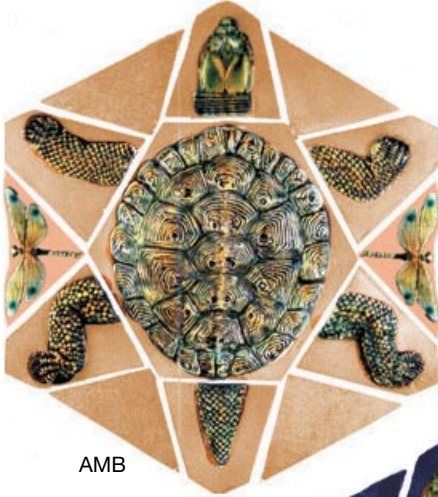

SURVING STUDIOS

SetTuHex Turtle Hex Set shown with Dragonflies & cut field tile

AMB