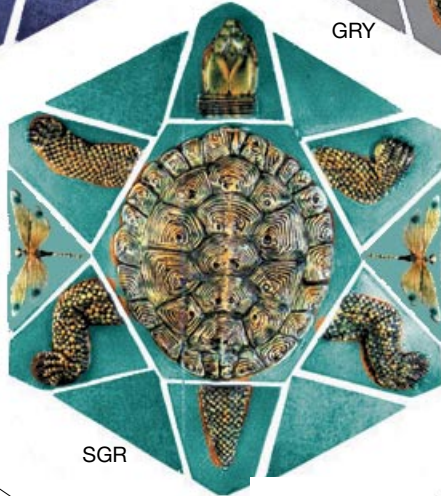

### Two Piece Sets

Tang Fish	2 piece set	3" x 4 1/2" each pc. of 2 part set
Armadillo	2 piece set	3" x 4 1/2" each pc. of 2 part set
		6 3/4 inches square w/ 2 Borders

These sets can be joined to form an infinite border. Curved borders can be used top, bottom or both for a flat border on the curved Tang or Armadillo Sets. Please view tile to gain a complete perspective of these sets.

# SURVING STUDIOS

SetTuHex Turtle Hex Set shown with Dragonflies & cut field tile

AMB

BLK

BTN

BVT

GRY

HWT