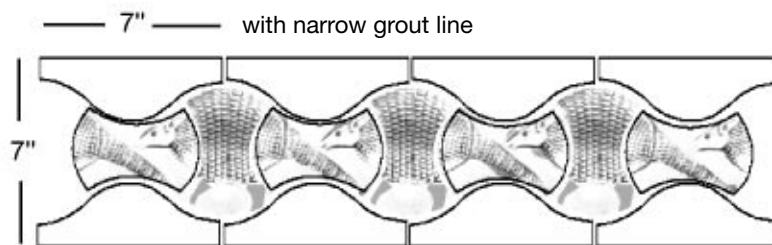

### Two Piece Sets

Tang Fish	2 piece set	3" x 4 1/2" each pc. of 2 part set
Armadillo	2 piece set	3" x 4 1/2" each pc. of 2 part set
		6 3/4 inches square w/ 2 Borders

These sets can be joined to form an infinite border. Curved borders can be used top, bottom or both for a flat border on the curved Tang or Armadillo Sets. Please view tile to gain a complete perspective of these sets.

# SURVING STUDIOS

SetArm Armadillo Set shown with curved borders

AMB

BLK

BTN

GRY

# SURVING STUDIOS

SetTang Tang Fish Set shown with curved borders

BVT

HWT

SGR

TEL

7" with narrow grout line