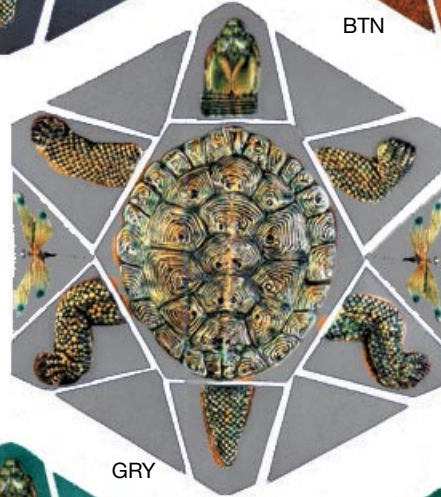

### The Sets

**Available sets** (Sizes reflect a nominal grout line)

Alligator (See Water World)	4 parts	6" x 24"
Boa Constrictor (See Rainforest )	12 parts	12" x 36" (can vary)
Chameleon Triptych	3 parts	4" x 12"
Treefrog Triptych	3 parts	4" x 12"
Corn, Coral snake	8 parts	cutout only, 2 feet long
Serena (See Nudes)	3 parts	6" x 18"
Iguana (See Rainforest )	6 parts	30" x 12"
Large Leaf Cascade (See Rainforest)	4 parts	12" x 12"
	6 parts	18" x 12"
	8 or more parts	
		add 2 middle pieces to extend
Small Leaf Cascade (See Fountains)	3 parts	18" x 6"
	4 parts or more	24" x 6"
Turtle Hex	7 parts	16½" x 14" at points
		13 if adding triangles and dragonflies

### Two Piece Sets

Tang Fish	2 piece set	3" x 4 1/2" each pc. of 2 part set
Armadillo	2 piece set	3" x 4 1/2" each pc. of 2 part set
		6 3/4 inches square w/ 2 Borders

These sets can be joined to form an infinite border. Curved borders can be used top, bottom or both for a flat border on the curved Tang or Armadillo Sets. Please view tile to gain a complete perspective of these sets.

# SURVING STUDIOS

SetTuHex Turtle Hex Set shown with Dragonflies & cut field tile

AMB

BLK

BTN

BVT

GRY

HWT