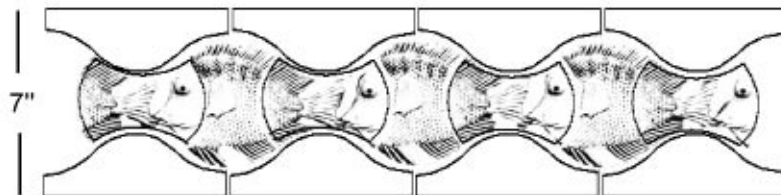

# SURVING STUDIOS

SetTang Tang Fish Set shown with curved borders

BVT

HWT

SGR

TEL

7" with narrow grout line