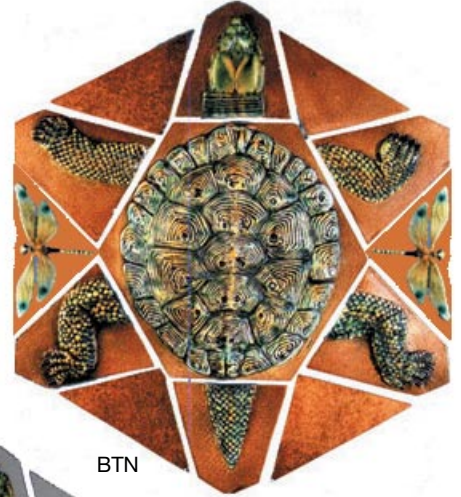

### Two Piece Sets

Tang Fish	2 piece set	3" x 4 1/2" each pc. of 2 part set
Armadillo	2 piece set	3" x 4 1/2" each pc. of 2 part set
		6 3/4 inches square w/ 2 Borders

These sets can be joined to form an infinite border. Curved borders can be used top, bottom or both for a flat border on the curved Tang or Armadillo Sets. Please view tile to gain a complete perspective of these sets.

# SURVING STUDIOS

SetTuHex Turtle Hex Set shown with Dragonflies & cut field tile

AMB

BLK

BTN

BVT

GRY

HWT