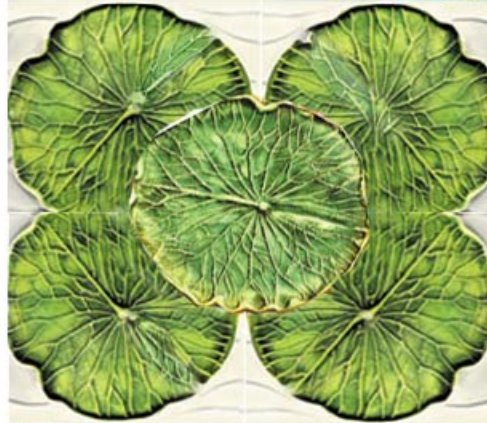

The Water World tile all connect through a textured wave background. The connector tile is the Water Pattern which can be flipped to give variety when many are used together. We've added a 6" Swirl to this line to allow for bordering and finished corners. All the tiles can be used for underwater murals as well as borders.

A specialty set is the Lily Pad 3 Piece Tile Curve Set. It can be used make borders, frames, and add interesting vignettes to a mural. One of my favorites is to face two triptychs towards each other, leaving a circle in the center. Then insert an applique (cutout) of any of the other lily pad designs. The line is most popular in our Sea Green to Blue Violet blend simply known as Water World Fade. Interesting and unique looks can also be achieved with the other background colors: White, Black, Browntones, or Teal. Each of these colors creates quite a different feel and will work in different environments. Custom coloring in any of our other solid colors is also available.

WW

Lily Pad  
6WWLiPa

Dragonfly  
on LilyPad  
6WWLiPaDr

Lily Pad  
Curved Set  
3WWPiCuTi

3WWPiCuTi with  
Lily Pad appliqué

Water Lily  
6WWWaLi

Frog on  
Lily Pad  
6WWLiPaFr