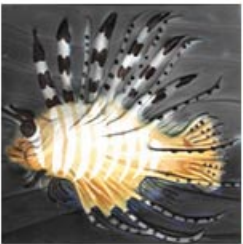

Ocean Set

6WWLiFi

Lionfish