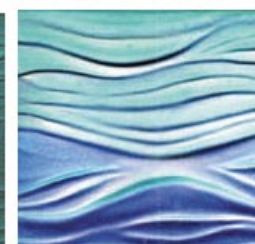

A specialty set is the Lily Pad 3 Piece Tile Curve Set. It can be used make borders, frames, and add interesting vignettes to a mural. One of my favorites is to face two triptychs towards each other, leaving a circle in the center. Then insert an applique (cutout) of any of the other lily pad designs. The line is most popular in our Sea Green to Blue Violet blend simply known as Water World Fade. Interesting and unique looks can also be achieved with the other background colors: White, Black, Browntones, or Teal. Each of these colors creates quite a different feel and will work in different environments. Custom coloring in any of our other solid colors is also available.

6WWOc

Octopus

6WWSFi

Starfish

6WWWaPa

Wave Pattern

6WWSw

Swirl