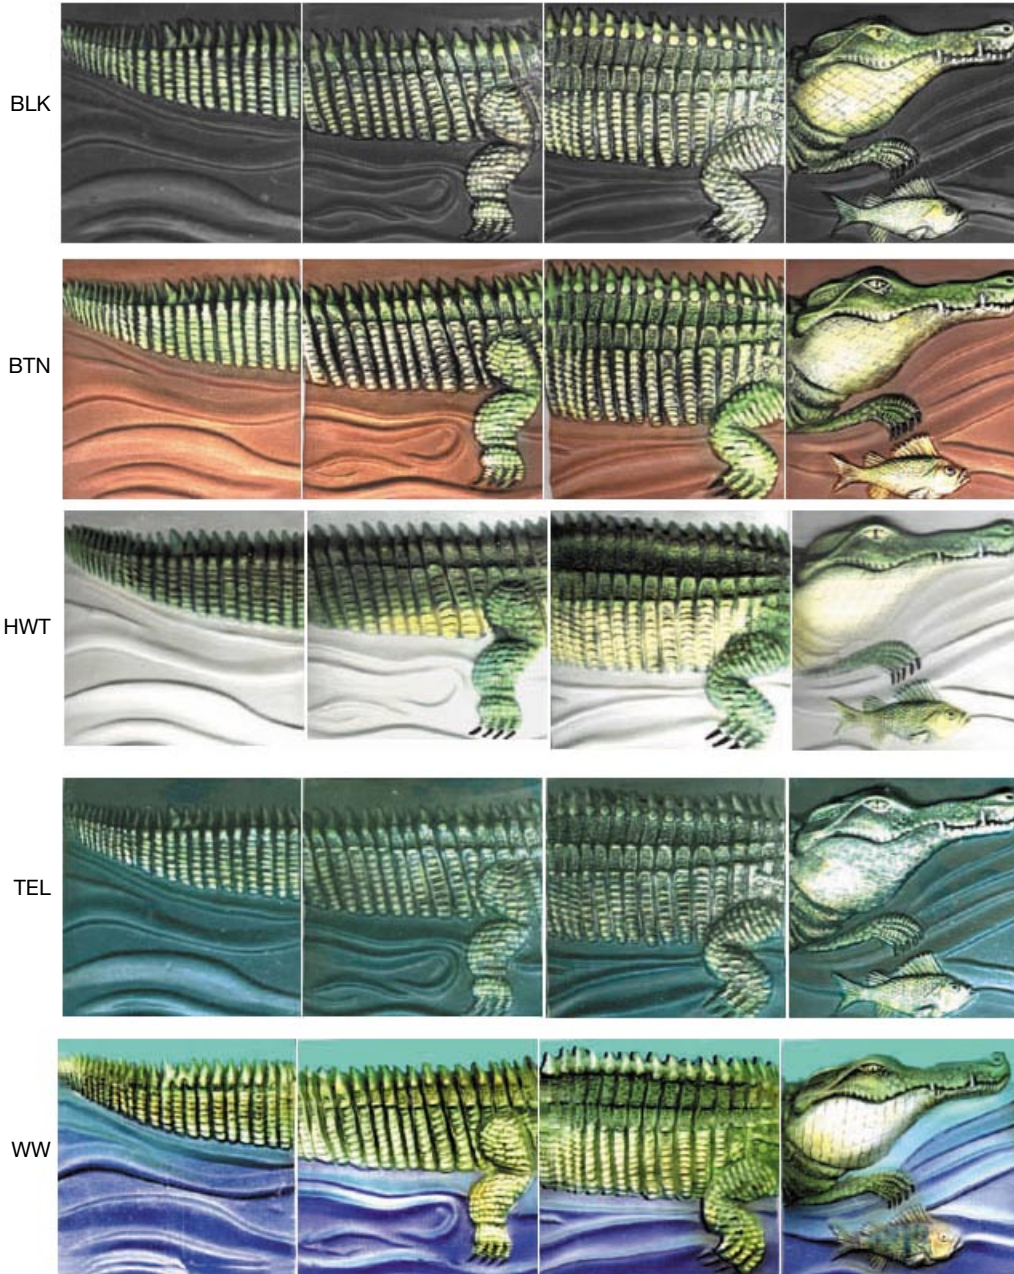

6WWAi Alligator